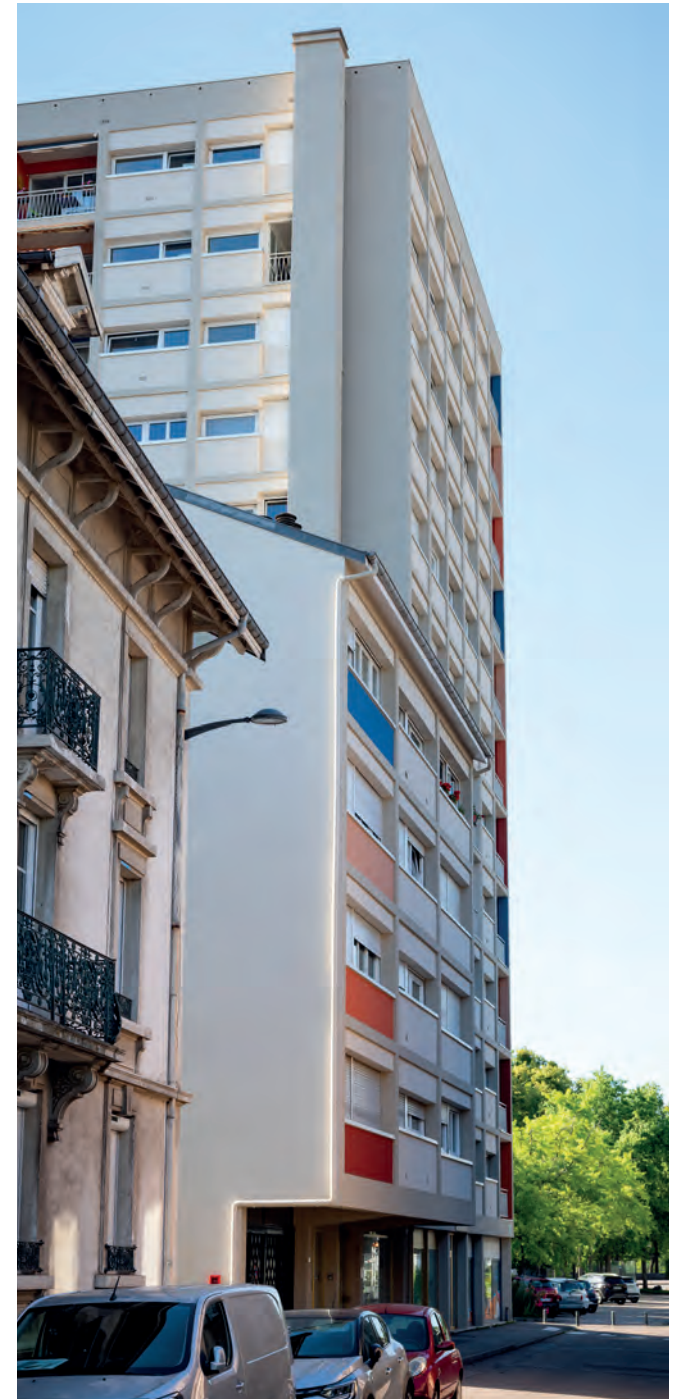

— 19

**216 Logements**

**Dijon**

**20**

A photograph of a modern, multi-story apartment building with a light grey facade. The building features a series of rectangular windows and balconies with glass railings. The sky is blue with scattered white clouds. A white semi-transparent box is overlaid on the left side of the image, containing text.