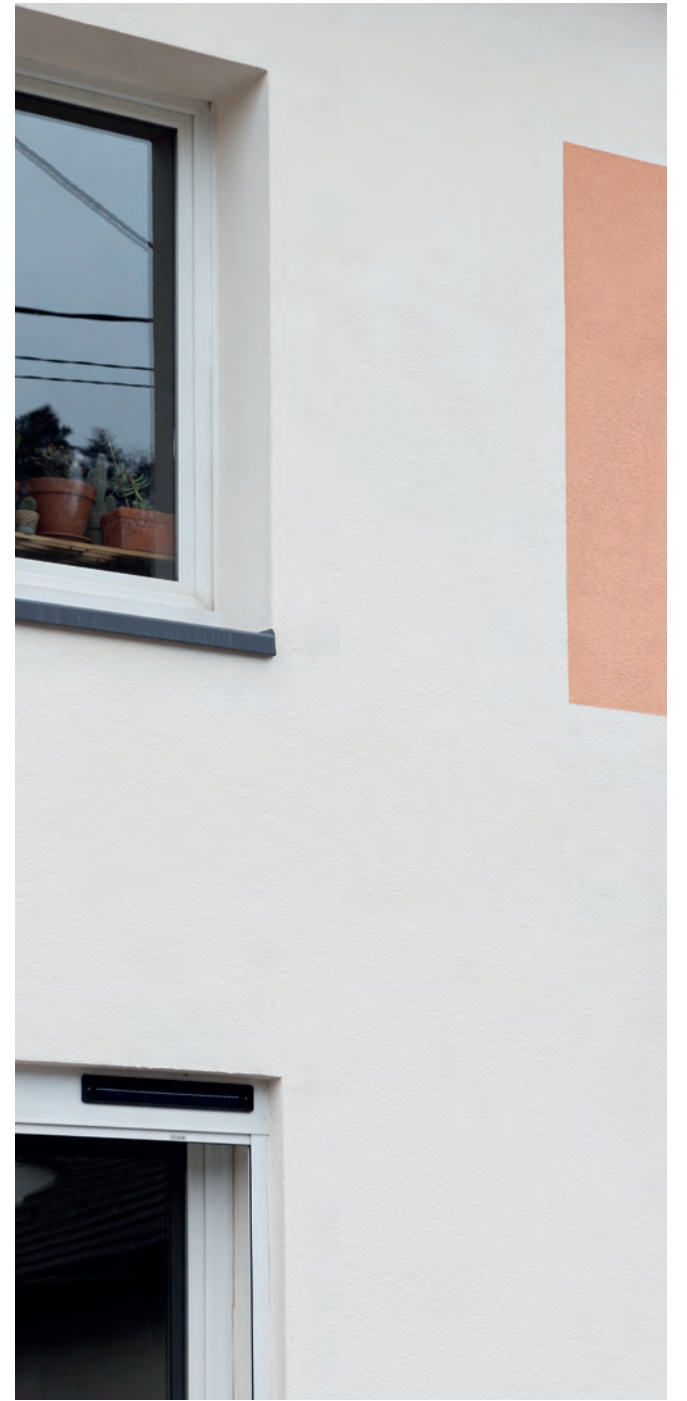

30

Moderniser
une façade
rustique

31

Refléter
la convivialité

32

Équilibrer les
tons neutres

33

Captiver par sa
métamorphose
élégante

A photograph of a modern house with a balcony. The house has light blue and grey walls. The balcony has a wooden railing with vertical balusters. There are several windows with dark frames. A blue text box is overlaid on the top left of the image.