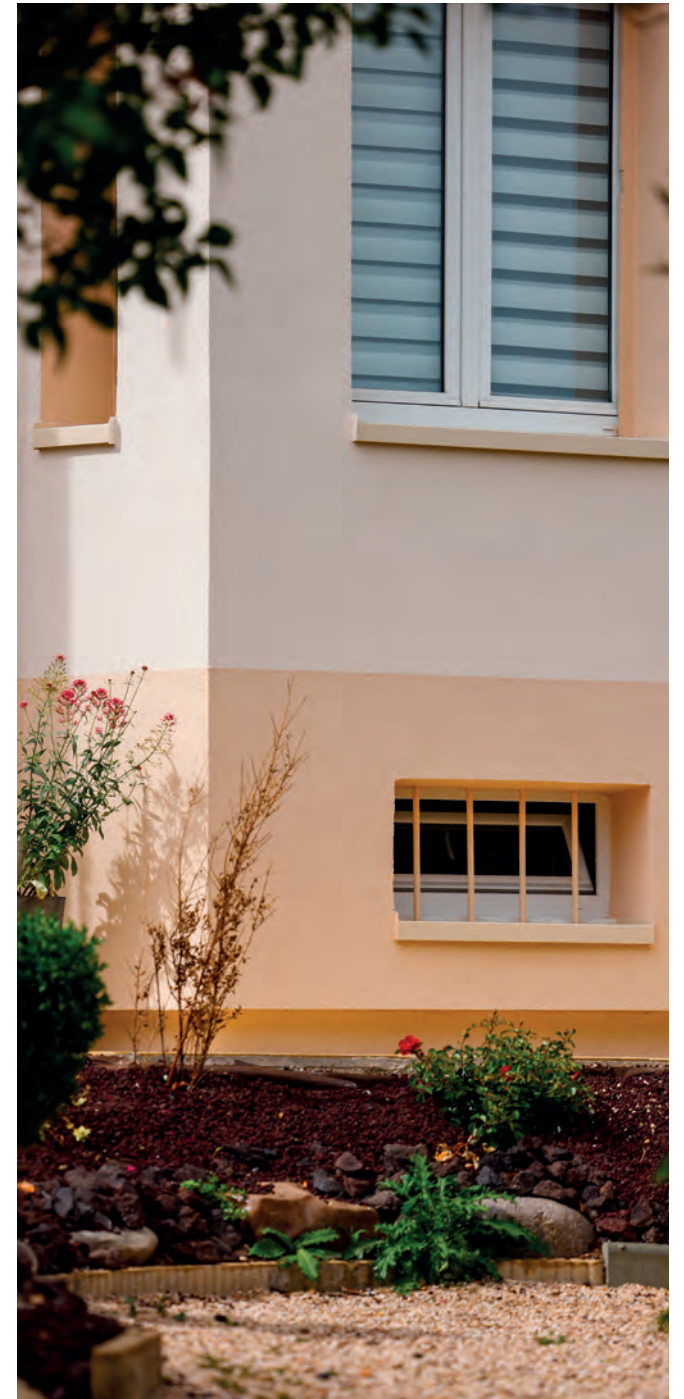

LES
PAQUERETTES

A decorative wall plaque with the text "LES PAQUERETTES" and a floral design. The plaque is made of a light-colored material, possibly stone or metal, and features a stylized floral motif with several flowers and leaves. The text "LES" is positioned above "PAQUERETTES".